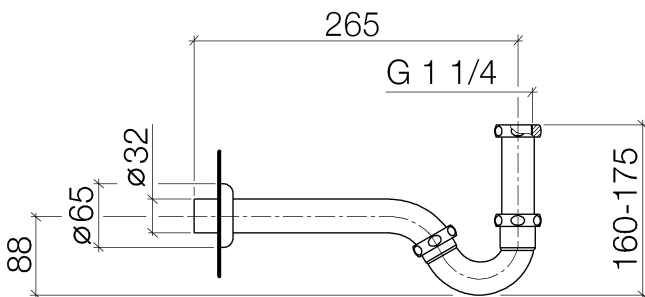

Bidet - Series-variou

Bidet siphon 1 1/4" - polished chrome

Article number: 10 050 970-00

- Flange diameter 2-1/2"

polished chrome

Discontinued items available to order until 31.12.9999

Dimensional drawing

All dimensions in mm / inch = mm x 0,0394

Bidet - Series-various

Bidet siphon 1 1/4" - polished chrome

Article number: 10 050 970-00

Bidet - Series-various
Bidet siphon 1 1/4" - polished chrome
 Article number: 10 050 970-00

Other surface finishes

Spare parts list

| Number | Item Number | Designation | Number of units |
|--------|-----------------|-------------|-----------------|
| 1 | 09 14 05 018 90 | seal | 2 |
| 2 | 09 28 23 011-00 | pipe | 1 |
| 3 | 09 23 30 021-00 | nut | 3 |
| 4 | 09 14 20 006 90 | seal | 1 |
| 5 | 09 14 05 027 90 | seal | 1 |
| 6 | 09 28 23 029-00 | pipe | 1 |
| 7 | 09 28 23 013-00 | pipe | 1 |
| 8 | 09 27 01 013-00 | rosette | 1 |