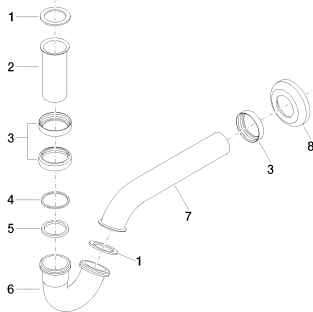

Bidet - Series-variou

Bidet siphon 1 1/4" - polished chrome

Article number: 10 050 970-00

- Flange diameter 2-1/2"

polished chrome

Discontinued items available to order until 31.12.9999

Dimensional drawing

All dimensions in mm / inch = mm x 0,0394

Bidet - Series-various

Bidet siphon 1 1/4" - polished chrome

Article number: 10 050 970-00

Bidet - Series-various
Bidet siphon 1 1/4" - polished chrome
 Article number: 10 050 970-00

Other surface finishes

Spare parts list

| Number | Item Number | Designation | Number of units |
|--------|-----------------|-------------|-----------------|
| 1 | 09 14 05 018 90 | seal | 2 |
| 2 | 09 28 23 011-00 | pipe | 1 |
| 3 | 09 23 30 021-00 | nut | 3 |
| 4 | 09 14 20 006 90 | seal | 1 |
| 5 | 09 14 05 027 90 | seal | 1 |
| 6 | 09 28 23 029-00 | pipe | 1 |
| 7 | 09 28 23 013-00 | pipe | 1 |
| 8 | 09 27 01 013-00 | rosette | 1 |